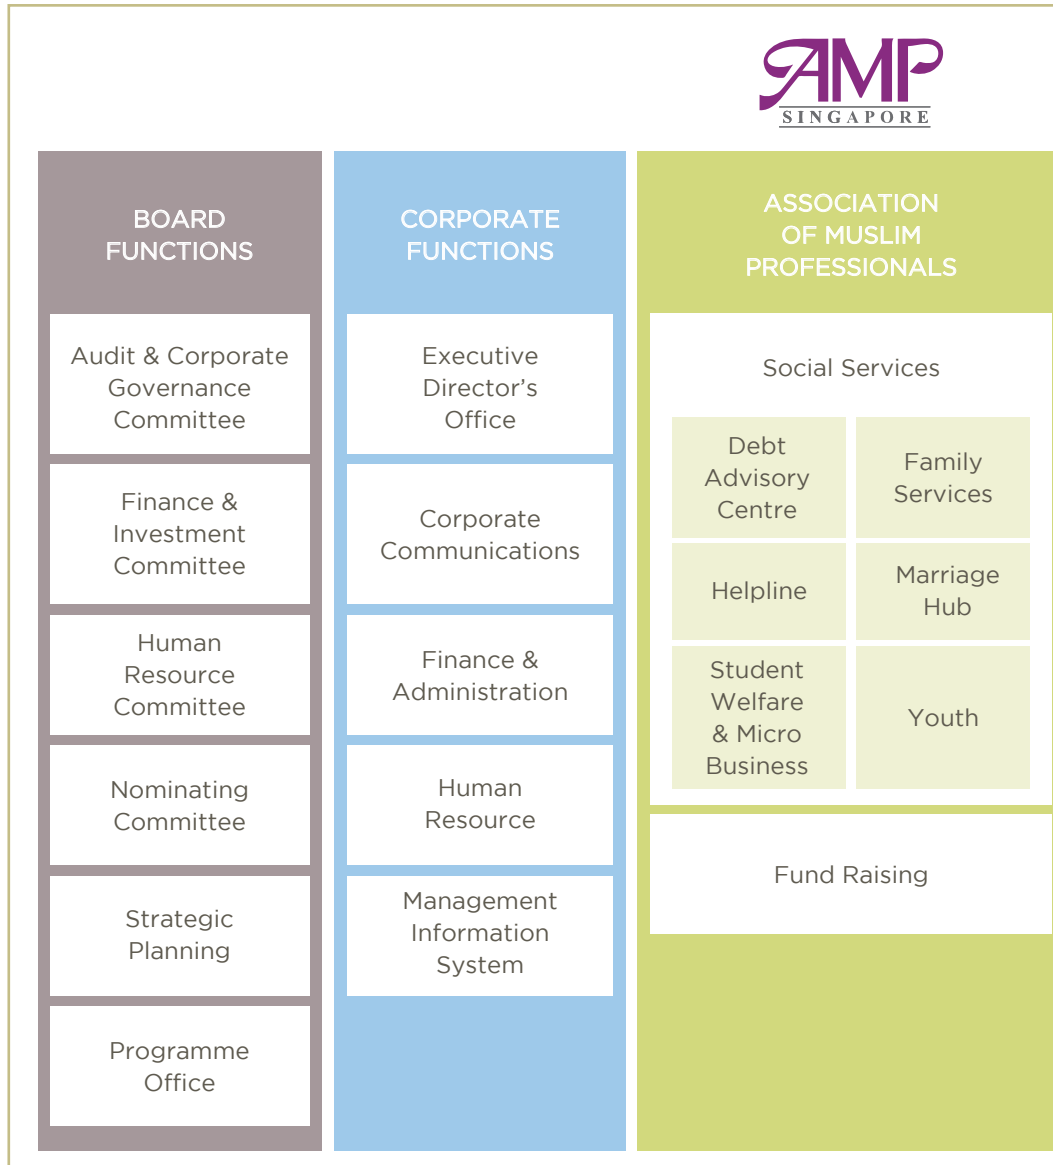

ASSOCIATION OF MUSLIM

PROFESSIONALS GROUP

CENTRE FOR RESEARCH ON ISLAMIC AND MALAY AFFAIRS

- Applied Research
- Events
- Publications
- Research Consultancy
- Think Tank
- Trend & Policy Analyses

MERCU LEARNING POINT

- Business & Product Development
- Early Childhood
- Finance
- Human Resource & Administration
- Learning Centres & Student Care

YOUNG AMP

- Engagement
- Outreach
- Thought Leadership
- Secretariat

MUSLIM EXPATRIATES NETWORK